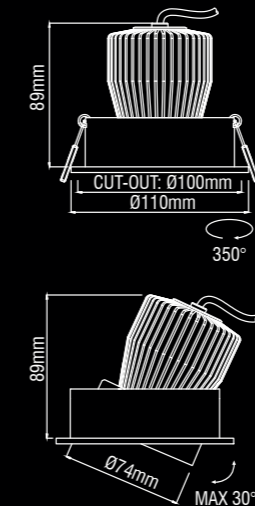

5 years warranty

• CORSA

The Corsa is an adjustable led downlight, fitted with a 24°, 30° or 38° aluminium reflector. The clean design and its ability to rotate 350° makes it the perfect choice for office lighting, catering lighting, galleries and residential lighting. The Karizma Luce Corsa is up to any lighting task.

Corsa

Description	∧	white	black
705lm 927 9W	30°	117CW9273000	117CB9273000
720lm 930 9W	30°	117CW9303000	117CB9303000
930lm 840 9W	30°	117DW8403000	117DB8403000
705lm 927 9W	45°	117CW9274500	117CB9274500
720lm 930 9W	45°	117CW9304500	117CB9304500
930lm 840 9W	45°	117DW8404500	117DB8404500
Driver (500mA/18.4Vf) must be ordered separately.			
1240lm 927 12.5W	36°	117EW9273600	117EB9273600
1280lm 930 12.5W	36°	117FW9303600	117FB9303600
1550lm 840 12.5W	36°	117GW8403600	117GB8403600
1240lm 927 12.5W	45°	117EW9274500	117EB9274500
1280lm 930 12.5W	45°	117FW9304500	117FB9304500
1550lm 840 12.5W	45°	117GW8404500	117GB8404500