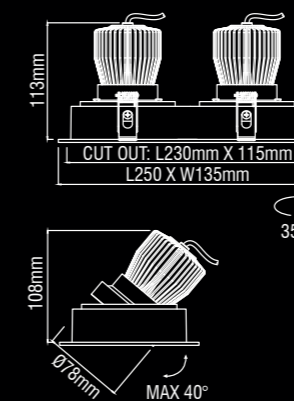

5 years warranty

Valore

Description	^	white	black
2x1290lm 927 2x12.5W	38°	123FW9273800	123FB9273800
2x1350lm 930 2x12.5W	38°	123FW9303800	123FB9303800
2x1630lm 840 2x12.5W	38°	123GW8403800	123GB8403800
2x1290lm 927 2x12.5W	45°	123FW9274500	123FB9274500
2x1350lm 930 2x12.5W	45°	123FW9304500	123FB9304500
2x1630lm 840 2x12.5W	45°	123GW8404500	123GB8404500

Driver (350mA/33.8-35.9Vf) must be ordered separately

Family products

## • VALORE

The Valore is an adjustable led downlight. Valore means 'value'. And that's what this beautiful luminaire proves in many ways. The deep recessed led module can be controlled individually. They strike a bit of gold from any ceiling. The Karizma Luce Valore instantly puts value in every office, gallery, restaurant or home.