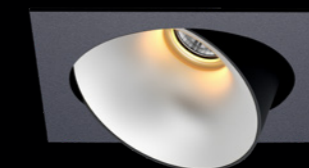

5 years warranty

BLACK/GOLD

BLACK/SILVER HIGH GLOSS

BLACK/WHITE

BLACK/BLACK HIGH GLOSS

BLACK/BLACK MATT

BLACK/CHROME

• DEA CERES

Looking for an even more modern look? The square Dea Ceres adds a touch of magic wherever you want, exactly how you want it. The fresh and modern design makes this luminaire an excellent addition to every office. Choose the White, Silver or Chrome variants and 4000K to create even more fresh working conditions. Gold and Black guarantee a warm and classy output.

WHITE/CHROME

Dea Ceres S

Description	reflector	∧	white	black
830lm 927 8.5W	black high gloss	40°	129DW92740BG00	129DB92740BG00
860lm 930 8.5W	black high gloss	40°	129DW93040BG00	129DB93040BG00
870lm 940 8.5W	black high gloss	40°	129DW94040BG00	129DB94040BG00
900lm 927 8.5W	silver high gloss	40°	129DW92740SG00	129DB92740SG00
950lm 930 8.5W	silver high gloss	40°	129DW93040SG00	129DB93040SG00
960lm 940 8.5W	silver high gloss	40°	129DW94040SG00	129DB94040SG00
890lm 927 8.5W	chrome	40°	129DW92740CH00	129DB92740CH00
930lm 930 8.5W	chrome	40°	129DW93040CH00	129DB93040CH00
940lm 940 8.5W	chrome	40°	129DW94040CH00	129DB94040CH00
840lm 927 8.5W	white	40°	129DW92740WH00	129DB92740WH00
880lm 930 8.5W	white	40°	129DW93040WH00	129DB93040WH00
890lm 940 8.5W	white	40°	129DW94040WH00	129DB94040WH00
840lm 927 8.5W	gold	40°	129DW92740GO00	129DB92740GO00
880lm 930 8.5W	gold	40°	129DW93040GO00	129DB93040GO00
890lm 940 8.5W	gold	40°	129DW94040GO00	129DB94040GO00
760lm 927 8.5W	black matt	40°	129DW92740BM00	129DB92740BM00
800lm 930 8.5W	black matt	40°	129DW93040BM00	129DB93040BM00
810lm 940 8.5W	black matt	40°	129DW94040BM00	129DB94040BM00