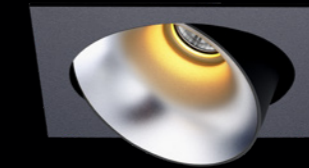

5 years warranty

BLACK/GOLD

BLACK/SILVER HIGH GLOSS

BLACK/WHITE

BLACK/BLACK HIGH GLOSS

BLACK/BLACK MATT

BLACK/CHROME

• DEA CERES

Looking for an even more modern look? The square Dea Ceres adds a touch of magic wherever you want, exactly how you want it. The fresh and modern design makes this luminaire an excellent addition to every office. Choose the White, Silver or Chrome variants and 4000K to create even more fresh working conditions. Gold and Black guarantee a warm and classy output.

WHITE/CHROME

Dea Ceres S

Description	reflector	∧	white	black
830lm 927 8.5W	black high gloss	40°	129DW92740BG00	129DB92740BG00
860lm 930 8.5W	black high gloss	40°	129DW93040BG00	129DB93040BG00
870lm 940 8.5W	black high gloss	40°	129DW94040BG00	129DB94040BG00
900lm 927 8.5W	silver high gloss	40°	129DW92740SG00	129DB92740SG00
950lm 930 8.5W	silver high gloss	40°	129DW93040SG00	129DB93040SG00
960lm 940 8.5W	silver high gloss	40°	129DW94040SG00	129DB94040SG00
890lm 927 8.5W	chrome	40°	129DW92740CH00	129DB92740CH00
930lm 930 8.5W	chrome	40°	129DW93040CH00	129DB93040CH00
940lm 940 8.5W	chrome	40°	129DW94040CH00	129DB94040CH00
840lm 927 8.5W	white	40°	129DW92740WH00	129DB92740WH00
880lm 930 8.5W	white	40°	129DW93040WH00	129DB93040WH00
890lm 940 8.5W	white	40°	129DW94040WH00	129DB94040WH00
840lm 927 8.5W	gold	40°	129DW92740GO00	129DB92740GO00
880lm 930 8.5W	gold	40°	129DW93040GO00	129DB93040GO00
890lm 940 8.5W	gold	40°	129DW94040GO00	129DB94040GO00
760lm 927 8.5W	black matt	40°	129DW92740BM00	129DB92740BM00
800lm 930 8.5W	black matt	40°	129DW93040BM00	129DB93040BM00
810lm 940 8.5W	black matt	40°	129DW94040BM00	129DB94040BM00