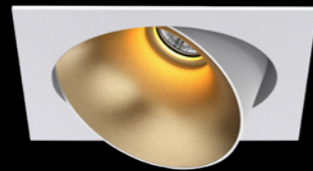

WHITE/GOLD