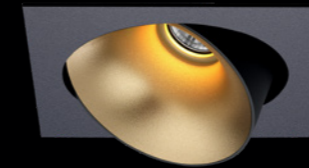

5 years warranty

BLACK/GOLD

BLACK/SILVER HIGH GLOSS

BLACK/WHITE

BLACK/BLACK HIGH GLOSS

BLACK/BLACK MATT

BLACK/CHROME

• DEA CERES

Looking for an even more modern look? The square Dea Ceres adds a touch of magic wherever you want, exactly how you want it. The fresh and modern design makes this luminaire an excellent addition to every office. Choose the White, Silver or Chrome variants and 4000K to create even more fresh working conditions. Gold and Black guarantee a warm and classy output.

WHITE/CHROME

Dea Ceres S

Description	reflector	∧	white	black
830lm 927 8.5W	black high gloss	40°	129DW92740BG00	129DB92740BG00
860lm 930 8.5W	black high gloss	40°	129DW93040BG00	129DB93040BG00
870lm 940 8.5W	black high gloss	40°	129DW94040BG00	129DB94040BG00
900lm 927 8.5W	silver high gloss	40°	129DW92740SG00	129DB92740SG00
950lm 930 8.5W	silver high gloss	40°	129DW93040SG00	129DB93040SG00
960lm 940 8.5W	silver high gloss	40°	129DW94040SG00	129DB94040SG00
890lm 927 8.5W	chrome	40°	129DW92740CH00	129DB92740CH00
930lm 930 8.5W	chrome	40°	129DW93040CH00	129DB93040CH00
940lm 940 8.5W	chrome	40°	129DW94040CH00	129DB94040CH00
840lm 927 8.5W	white	40°	129DW92740WH00	129DB92740WH00
880lm 930 8.5W	white	40°	129DW93040WH00	129DB93040WH00
890lm 940 8.5W	white	40°	129DW94040WH00	129DB94040WH00
840lm 927 8.5W	gold	40°	129DW92740GO00	129DB92740GO00
880lm 930 8.5W	gold	40°	129DW93040GO00	129DB93040GO00
890lm 940 8.5W	gold	40°	129DW94040GO00	129DB94040GO00
760lm 927 8.5W	black matt	40°	129DW92740BM00	129DB92740BM00
800lm 930 8.5W	black matt	40°	129DW93040BM00	129DB93040BM00
810lm 940 8.5W	black matt	40°	129DW94040BM00	129DB94040BM00