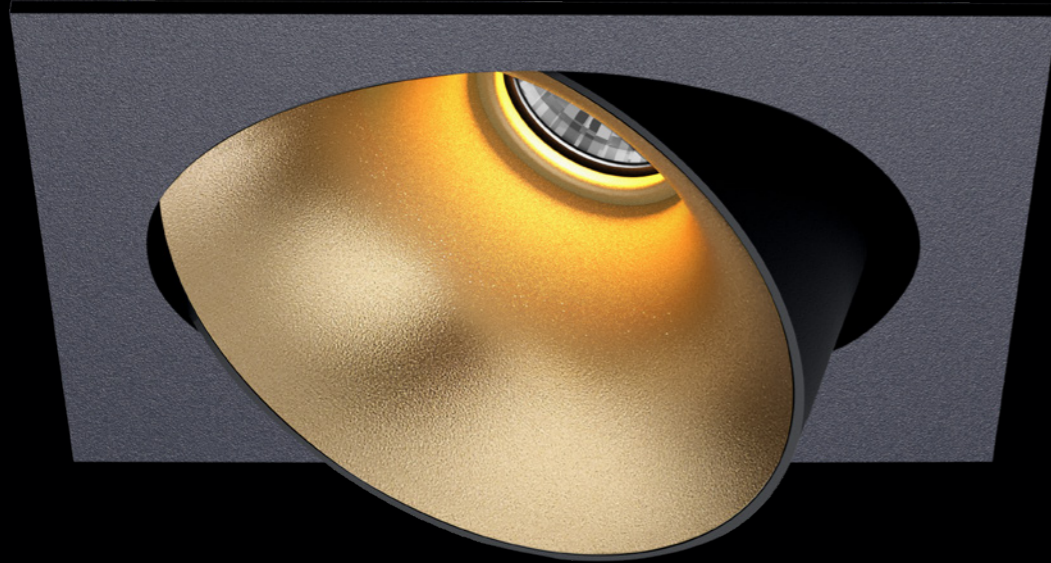

5 years warranty

BLACK/GOLD

BLACK/SILVER HIGH GLOSS

BLACK/WHITE

BLACK/BLACK HIGH GLOSS

BLACK/BLACK MATT

BLACK/CHROME

• DEA CERES

Looking for an even more modern look? The square Dea Ceres adds a touch of magic wherever you want, exactly how you want it. The fresh and modern design makes this luminaire an excellent addition to every office. Choose the White, Silver or Chrome variants and 4000K to create even more fresh working conditions. Gold and Black guarantee a warm and classy output.

WHITE/CHROME

Dea Ceres S

Description	reflector	∧	white	black
830lm 927 8.5W	black high gloss	40°	129DW92740BG00	129DB92740BG00
860lm 930 8.5W	black high gloss	40°	129DW93040BG00	129DB93040BG00
870lm 940 8.5W	black high gloss	40°	129DW94040BG00	129DB94040BG00
900lm 927 8.5W	silver high gloss	40°	129DW92740SG00	129DB92740SG00
950lm 930 8.5W	silver high gloss	40°	129DW93040SG00	129DB93040SG00
960lm 940 8.5W	silver high gloss	40°	129DW94040SG00	129DB94040SG00
890lm 927 8.5W	chrome	40°	129DW92740CH00	129DB92740CH00
930lm 930 8.5W	chrome	40°	129DW93040CH00	129DB93040CH00
940lm 940 8.5W	chrome	40°	129DW94040CH00	129DB94040CH00
840lm 927 8.5W	white	40°	129DW92740WH00	129DB92740WH00
880lm 930 8.5W	white	40°	129DW93040WH00	129DB93040WH00
890lm 940 8.5W	white	40°	129DW94040WH00	129DB94040WH00
840lm 927 8.5W	gold	40°	129DW92740GO00	129DB92740GO00
880lm 930 8.5W	gold	40°	129DW93040GO00	129DB93040GO00
890lm 940 8.5W	gold	40°	129DW94040GO00	129DB94040GO00
760lm 927 8.5W	black matt	40°	129DW92740BM00	129DB92740BM00
800lm 930 8.5W	black matt	40°	129DW93040BM00	129DB93040BM00
810lm 940 8.5W	black matt	40°	129DW94040BM00	129DB94040BM00