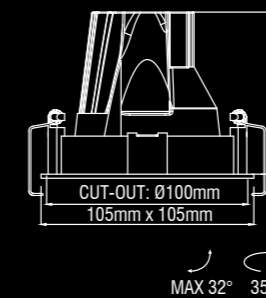

Dea Ceres M

Description	reflector	∧	white	black
1140lm 927 12.5W	black high gloss	40°	131EW92740BG00	131EB92740BG00
1180lm 930 12.5W	black high gloss	40°	131EW93040BG00	131EB93040BG00
1200lm 940 12.5W	black high gloss	40°	131EW94040BG00	131EB94040BG00
1240lm 927 12.5W	silver high gloss	40°	131EW92740SG00	131EB92740SG00
1290lm 930 12.5W	silver high gloss	40°	131FW93040SG00	131FB93040SG00
1300lm 940 12.5W	silver high gloss	40°	131FW94040SG00	131FB94040SG00
1200lm 927 12.5W	chrome	40°	131EW92740CH00	131EB92740CH00
1260lm 930 12.5W	chrome	40°	131FW93040CH00	131FB93040CH00
1270lm 940 12.5W	chrome	40°	131FW94040CH00	131FB94040CH00
1160lm 927 12.5W	white	40°	131EW92740WH00	131EB92740WH00
1200lm 930 12.5W	white	40°	131EW93040WH00	131EB93040WH00
1220lm 940 12.5W	white	40°	131EW94040WH00	131EB94040WH00
1160lm 927 12.5W	gold	40°	131EW92740GO00	131EB92740GO00
1200lm 930 12.5W	gold	40°	131EW93040GO00	131EB93040GO00
1220lm 940 12.5W	gold	40°	131EW94040GO00	131EB94040GO00
1060lm 927 12.5W	black matt	40°	131EW92740BM00	131EB92740BM00
1120lm 930 12.5W	black matt	40°	131EW93040BM00	131EB93040BM00
1130lm 940 12.5W	black matt	40°	131EW94040BM00	131EB94040BM00

Driver (350mA/34.1Vf) must be ordered separately.