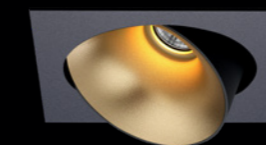

Dea Ceres M

Description	reflector	∧	white	black
1140lm 927 12.5W	black high gloss	40°	131EW92740BG00	131EB92740BG00
1180lm 930 12.5W	black high gloss	40°	131EW93040BG00	131EB93040BG00
1200lm 940 12.5W	black high gloss	40°	131EW94040BG00	131EB94040BG00
1240lm 927 12.5W	silver high gloss	40°	131EW92740SG00	131EB92740SG00
1290lm 930 12.5W	silver high gloss	40°	131FW93040SG00	131FB93040SG00
1300lm 940 12.5W	silver high gloss	40°	131FW94040SG00	131FB94040SG00
1200lm 927 12.5W	chrome	40°	131EW92740CH00	131EB92740CH00
1260lm 930 12.5W	chrome	40°	131FW93040CH00	131FB93040CH00
1270lm 940 12.5W	chrome	40°	131FW94040CH00	131FB94040CH00
1160lm 927 12.5W	white	40°	131EW92740WH00	131EB92740WH00
1200lm 930 12.5W	white	40°	131EW93040WH00	131EB93040WH00
1220lm 940 12.5W	white	40°	131EW94040WH00	131EB94040WH00
1160lm 927 12.5W	gold	40°	131EW92740GO00	131EB92740GO00
1200lm 930 12.5W	gold	40°	131EW93040GO00	131EB93040GO00
1220lm 940 12.5W	gold	40°	131EW94040GO00	131EB94040GO00
1060lm 927 12.5W	black matt	40°	131EW92740BM00	131EB92740BM00
1120lm 930 12.5W	black matt	40°	131EW93040BM00	131EB93040BM00
1130lm 940 12.5W	black matt	40°	131EW94040BM00	131EB94040BM00

Driver (350mA/34.1Vf) must be ordered separately.