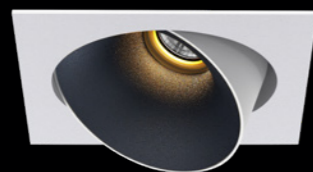

Looking for an even more modern look? The square Dea Ceres adds a touch of magic wherever you want, exactly how you want it. The fresh and modern design makes this luminaire an excellent addition to every office. Choose the White, Silver or Chrome variants and 4000K to create even more fresh working conditions. Gold and Black guarantee a warm and classy output.

Family products

p. 262 / p. 267

View full specs on karizmauce.com

WHITE/GOLD

WHITE/SILVER HIGH GLOSS

WHITE/WHITE

WHITE/BLACK HIGH GLOSS

WHITE/BLACK MATT

WHITE/CHROME

Dea Ceres S

Description	reflector	∧	white	black
830lm 927 8.5W	black high gloss	40°	129DW92740BG00	129DB92740BG00
860lm 930 8.5W	black high gloss	40°	129DW93040BG00	129DB93040BG00
870lm 940 8.5W	black high gloss	40°	129DW94040BG00	129DB94040BG00
900lm 927 8.5W	silver high gloss	40°	129DW92740SG00	129DB92740SG00
950lm 930 8.5W	silver high gloss	40°	129DW93040SG00	129DB93040SG00
960lm 940 8.5W	silver high gloss	40°	129DW94040SG00	129DB94040SG00
890lm 927 8.5W	chrome	40°	129DW92740CH00	129DB92740CH00
930lm 930 8.5W	chrome	40°	129DW93040CH00	129DB93040CH00
940lm 940 8.5W	chrome	40°	129DW94040CH00	129DB94040CH00
840lm 927 8.5W	white	40°	129DW92740WH00	129DB92740WH00
880lm 930 8.5W	white	40°	129DW93040WH00	129DB93040WH00
890lm 940 8.5W	white	40°	129DW94040WH00	129DB94040WH00
840lm 927 8.5W	gold	40°	129DW92740GO00	129DB92740GO00
880lm 930 8.5W	gold	40°	129DW93040GO00	129DB93040GO00
890lm 940 8.5W	gold	40°	129DW94040GO00	129DB94040GO00
760lm 927 8.5W	black matt	40°	129DW92740BM00	129DB92740BM00
800lm 930 8.5W	black matt	40°	129DW93040BM00	129DB93040BM00
810lm 940 8.5W	black matt	40°	129DW94040BM00	129DB94040BM00