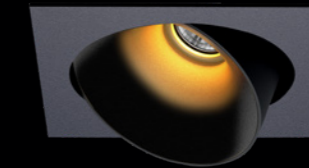

5 years warranty

BLACK/GOLD

BLACK/SILVER HIGH GLOSS

BLACK/WHITE

BLACK/BLACK HIGH GLOSS

BLACK/BLACK MATT

BLACK/CHROME

• DEA CERES

Looking for an even more modern look? The square Dea Ceres adds a touch of magic wherever you want, exactly how you want it. The fresh and modern design makes this luminaire an excellent addition to every office. Choose the White, Silver or Chrome variants and 4000K to create even more fresh working conditions. Gold and Black guarantee a warm and classy output.

WHITE/CHROME

Dea Ceres S

Description	reflector	∧	white	black
830lm 927 8.5W	black high gloss	40°	129DW92740BG00	129DB92740BG00
860lm 930 8.5W	black high gloss	40°	129DW93040BG00	129DB93040BG00
870lm 940 8.5W	black high gloss	40°	129DW94040BG00	129DB94040BG00
900lm 927 8.5W	silver high gloss	40°	129DW92740SG00	129DB92740SG00
950lm 930 8.5W	silver high gloss	40°	129DW93040SG00	129DB93040SG00
960lm 940 8.5W	silver high gloss	40°	129DW94040SG00	129DB94040SG00
890lm 927 8.5W	chrome	40°	129DW92740CH00	129DB92740CH00
930lm 930 8.5W	chrome	40°	129DW93040CH00	129DB93040CH00
940lm 940 8.5W	chrome	40°	129DW94040CH00	129DB94040CH00
840lm 927 8.5W	white	40°	129DW92740WH00	129DB92740WH00
880lm 930 8.5W	white	40°	129DW93040WH00	129DB93040WH00
890lm 940 8.5W	white	40°	129DW94040WH00	129DB94040WH00
840lm 927 8.5W	gold	40°	129DW92740GO00	129DB92740GO00
880lm 930 8.5W	gold	40°	129DW93040GO00	129DB93040GO00
890lm 940 8.5W	gold	40°	129DW94040GO00	129DB94040GO00
760lm 927 8.5W	black matt	40°	129DW92740BM00	129DB92740BM00
800lm 930 8.5W	black matt	40°	129DW93040BM00	129DB93040BM00
810lm 940 8.5W	black matt	40°	129DW94040BM00	129DB94040BM00