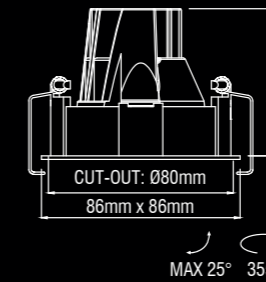

WHITE/CHROME

Dea Ceres S

Description	reflector	∧	white	black
830lm 927 8.5W	black high gloss	40°	129DW92740BG00	129DB92740BG00
860lm 930 8.5W	black high gloss	40°	129DW93040BG00	129DB93040BG00
870lm 940 8.5W	black high gloss	40°	129DW94040BG00	129DB94040BG00
900lm 927 8.5W	silver high gloss	40°	129DW92740SG00	129DB92740SG00
950lm 930 8.5W	silver high gloss	40°	129DW93040SG00	129DB93040SG00
960lm 940 8.5W	silver high gloss	40°	129DW94040SG00	129DB94040SG00
890lm 927 8.5W	chrome	40°	129DW92740CH00	129DB92740CH00
930lm 930 8.5W	chrome	40°	129DW93040CH00	129DB93040CH00
940lm 940 8.5W	chrome	40°	129DW94040CH00	129DB94040CH00
840lm 927 8.5W	white	40°	129DW92740WH00	129DB92740WH00
880lm 930 8.5W	white	40°	129DW93040WH00	129DB93040WH00
890lm 940 8.5W	white	40°	129DW94040WH00	129DB94040WH00
840lm 927 8.5W	gold	40°	129DW92740GO00	129DB92740GO00
880lm 930 8.5W	gold	40°	129DW93040GO00	129DB93040GO00
890lm 940 8.5W	gold	40°	129DW94040GO00	129DB94040GO00
760lm 927 8.5W	black matt	40°	129DW92740BM00	129DB92740BM00
800lm 930 8.5W	black matt	40°	129DW93040BM00	129DB93040BM00
810lm 940 8.5W	black matt	40°	129DW94040BM00	129DB94040BM00