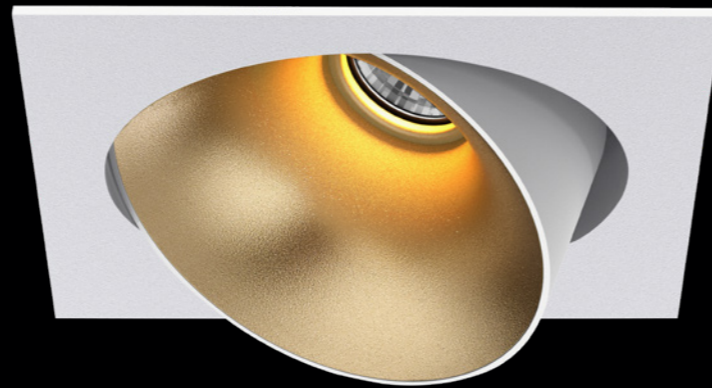

5 years warranty

BLACK/GOLD

BLACK/SILVER HIGH GLOSS

BLACK/WHITE

BLACK/BLACK HIGH GLOSS

BLACK/BLACK MATT

BLACK/CHROME

• DEA CERES

Looking for an even more modern look? The square Dea Ceres adds a touch of magic wherever you want, exactly how you want it. The fresh and modern design makes this luminaire an excellent addition to every office. Choose the White, Silver or Chrome variants and 4000K to create even more fresh working conditions. Gold and Black guarantee a warm and classy output.

WHITE/CHROME

Dea Ceres S

Description	reflector	∧	white	black
830lm 927 8.5W	black high gloss	40°	129DW92740BG00	129DB92740BG00
860lm 930 8.5W	black high gloss	40°	129DW93040BG00	129DB93040BG00
870lm 940 8.5W	black high gloss	40°	129DW94040BG00	129DB94040BG00
900lm 927 8.5W	silver high gloss	40°	129DW92740SG00	129DB92740SG00
950lm 930 8.5W	silver high gloss	40°	129DW93040SG00	129DB93040SG00
960lm 940 8.5W	silver high gloss	40°	129DW94040SG00	129DB94040SG00
890lm 927 8.5W	chrome	40°	129DW92740CH00	129DB92740CH00
930lm 930 8.5W	chrome	40°	129DW93040CH00	129DB93040CH00
940lm 940 8.5W	chrome	40°	129DW94040CH00	129DB94040CH00
840lm 927 8.5W	white	40°	129DW92740WH00	129DB92740WH00
880lm 930 8.5W	white	40°	129DW93040WH00	129DB93040WH00
890lm 940 8.5W	white	40°	129DW94040WH00	129DB94040WH00
840lm 927 8.5W	gold	40°	129DW92740GO00	129DB92740GO00
880lm 930 8.5W	gold	40°	129DW93040GO00	129DB93040GO00
890lm 940 8.5W	gold	40°	129DW94040GO00	129DB94040GO00
760lm 927 8.5W	black matt	40°	129DW92740BM00	129DB92740BM00
800lm 930 8.5W	black matt	40°	129DW93040BM00	129DB93040BM00
810lm 940 8.5W	black matt	40°	129DW94040BM00	129DB94040BM00