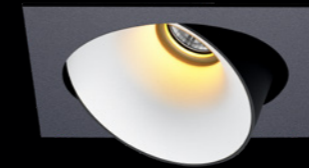

5 years warranty

BLACK/GOLD

BLACK/SILVER HIGH GLOSS

BLACK/WHITE

BLACK/BLACK HIGH GLOSS

BLACK/BLACK MATT

BLACK/CHROME

• DEA CERES

Looking for an even more modern look? The square Dea Ceres adds a touch of magic wherever you want, exactly how you want it. The fresh and modern design makes this luminaire an excellent addition to every office. Choose the White, Silver or Chrome variants and 4000K to create even more fresh working conditions. Gold and Black guarantee a warm and classy output.

WHITE/CHROME

Dea Ceres S

Description	reflector	∧	white	black
830lm 927 8.5W	black high gloss	40°	129DW92740BG00	129DB92740BG00
860lm 930 8.5W	black high gloss	40°	129DW93040BG00	129DB93040BG00
870lm 940 8.5W	black high gloss	40°	129DW94040BG00	129DB94040BG00
900lm 927 8.5W	silver high gloss	40°	129DW92740SG00	129DB92740SG00
950lm 930 8.5W	silver high gloss	40°	129DW93040SG00	129DB93040SG00
960lm 940 8.5W	silver high gloss	40°	129DW94040SG00	129DB94040SG00
890lm 927 8.5W	chrome	40°	129DW92740CH00	129DB92740CH00
930lm 930 8.5W	chrome	40°	129DW93040CH00	129DB93040CH00
940lm 940 8.5W	chrome	40°	129DW94040CH00	129DB94040CH00
840lm 927 8.5W	white	40°	129DW92740WH00	129DB92740WH00
880lm 930 8.5W	white	40°	129DW93040WH00	129DB93040WH00
890lm 940 8.5W	white	40°	129DW94040WH00	129DB94040WH00
840lm 927 8.5W	gold	40°	129DW92740GO00	129DB92740GO00
880lm 930 8.5W	gold	40°	129DW93040GO00	129DB93040GO00
890lm 940 8.5W	gold	40°	129DW94040GO00	129DB94040GO00
760lm 927 8.5W	black matt	40°	129DW92740BM00	129DB92740BM00
800lm 930 8.5W	black matt	40°	129DW93040BM00	129DB93040BM00
810lm 940 8.5W	black matt	40°	129DW94040BM00	129DB94040BM00