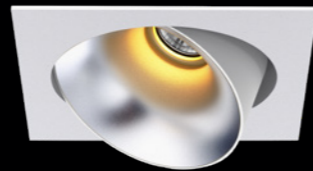

WHITE/SILVER HIGH GLOSS