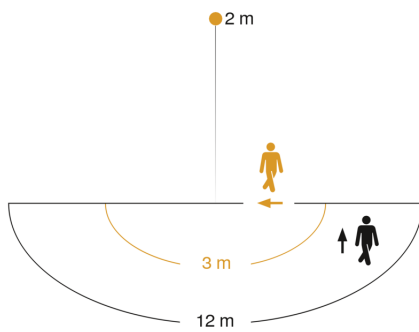

## Technical specifications

Dimensions (L x W x H)	202 x 229 x 195 mm
Mains power supply	220 – 240 V / 50 – 60 Hz
Sensor Technology	passive infrared
Output	18,6 W
Luminous flux	2050 lm
Gesamtprodukt Effizienz	110 lm/W
Colour temperature	3000 K
Colour variation LED	SDCM6
Colour Rendering Index	80-89
With lamp	Yes, STEINEL LED system
Lamp	LED cannot be replaced
LED life expectancy (max. °C)	50000 h
LED life expectancy (25 °C)	> 36000 h
Drop in luminous flux in accordance with LM80	L70B10
Base	without
LED cooling system	Passive Thermo Control
With motion detector	Yes
Detection angle	180 °

## Detection Zone

Mögliche Montagehöhe: 1,80 m – 3,00 m

Orange: radial

Schwarz: tangential

## Dimension Drawing