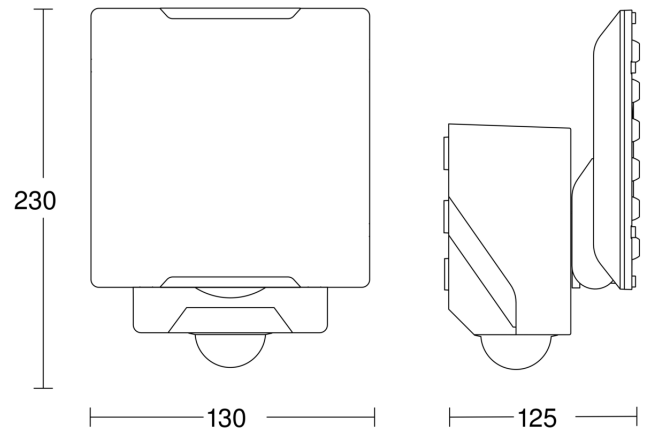

Dimension Drawing