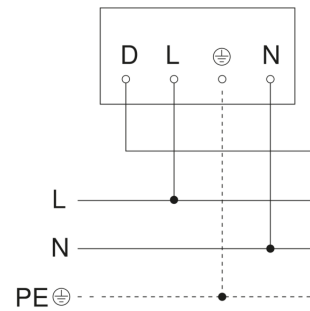

Dimension Drawing

Light Distribution Curve

Output	47 W
With lamp	Yes, STEINEL LED system
Lamp	LED cannot be replaced
Luminous flux	4367 lm
Colour temperature	3900 K
Colour Rendering Index	80-89
LED life expectancy (max. °C)	50000 h
LED cooling system	Passive Thermo Control

Master circuit diagram

Sensor-switched LED floodlight - Professional Line

XLED PRO Square XL S

black

EAN 4007841 009946

Article number 009946

Master/slave and master/master interconnection circuit diagram