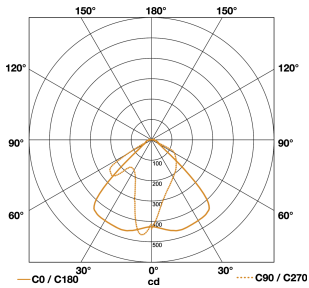

3% basic brightness

Function description

Square light. Dazzlingly bright. XLED PRO Square XL S for illuminating extra-large square areas. Swivelling flexibility. Powerful high-end LEDs (47 W) giving 4367 lm of light provide uncompromising brightness. High-quality aluminium heat sink. 240° detection. Mounting height up to 6 m. Reach of 12 m. Available in black or white.

XLED PRO Square XL S

black

EAN 4007841 009946

Article number 009946

Detection Zone

Mögliche Montagehöhe: 1,80 m – 6,00 m

Orange: radial

Schwarz: tangential

Dimension Drawing

Light Distribution Curve

Output	47 W
With lamp	Yes, STEINEL LED system
Lamp	LED cannot be replaced
Luminous flux	4367 lm
Colour temperature	3900 K
Colour Rendering Index	80-89
LED life expectancy (max. °C)	50000 h
LED cooling system	Passive Thermo Control