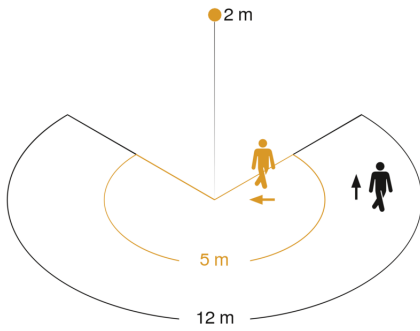

XLED PRO Square XL S

black

EAN 4007841 009946

Article number 009946

Detection Zone

Mögliche Montagehöhe: 1,80 m – 6,00 m

Orange: radial

Schwarz: tangential

Dimension Drawing

Light Distribution Curve

Output	47 W
With lamp	Yes, STEINEL LED system
Lamp	LED cannot be replaced
Luminous flux	4367 lm
Colour temperature	3900 K
Colour Rendering Index	80-89
LED life expectancy (max. °C)	50000 h
LED cooling system	Passive Thermo Control