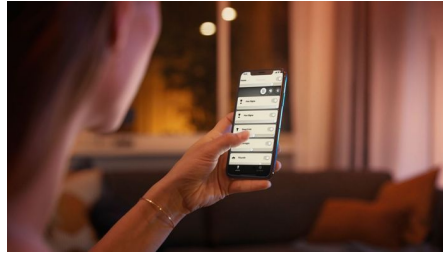

Control up to 10 lights

With the Hue Bluetooth app, you can control your Hue smart lights in a single room of your home. Add up to 10 smart lights and control them all with just the touch of a button on your mobile device.

Set the right mood with light

Hue bulbs and light fixtures use a soft white light. Dimmable from bright daylight to low nightlights, these smart lights allow you to fill your home with just the right level of warm light when you need it.

Hue bridge frees all features

Add a Hue Bridge (sold separately) to your smart lights to experience the full suite of Philips Hue features. With a Hue Bridge, you can add up to 50 smart lights to control throughout your home. Create routines to automate your entire smart home lighting setup. Control your lights while away from home or add accessories such as motion sensors and smart switches.

Specifications

The bulb

Fitting: E27
Form factor: G93
Lifetime: 15000 hour(s)
Wattage: 7 W
Number of switching cycles: 50000
Wattage equivalent: 40 W
Input voltage: 220V-240V
Lumen output: 550 lm @ 6500K
Start up: Instant 100% light output
Length: 95 mm
Height: 150 mm
Width: 95 mm
Diameter: 95 mm
Max. operation power: 7 W
Color temperature: 2100K
Dimmable
Warm-up time: <0.5s, Instant on
Energy efficiency label: A+

Environmental

Operational humidity: 5% < H < 95% (non condensing)
Operational temperature: -10°C – 45°C

Guarantee

2 years

What's supported

IOS
HomeKit compatible
iPad
iPad Air
iPhone
iPod Touch

Extra features

Color changing: No

Technical specifications

Weight: 0.073 kg
Indoor/Outdoor: Indoor lighting
Software upgradable: When connected to Hue bridge
Color(s): Gold
Type of light source: LED

What's in the box

Hue bulbs: No