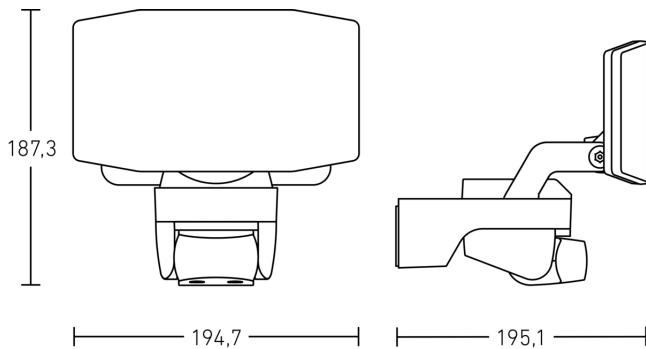

## Technical specifications

Dimensions (L x W x H)	195 x 195 x 187 mm
With lamp	Yes, LED lamp
With motion detector	Yes
Manufacturer's Warranty	5 years
Settings via	Potentiometers
Version	with motion detector - white
PU1, EAN	4007841089894
Application, place	Outdoors
Application, room	garden, front door, courtyard & driveway, all round the building, terrace / balcony
Colour	white
Includes corner wall mount	No
Installation site	wall
Installation	Wall, Surface wiring
Impact resistance	IK03
IP-rating	IP54
Protection class	II
Ambient temperature	from -20 up to 40 °C

## Technical specifications

Cover material	Plastic, opal
Mains power supply	220 – 240 V / 50 – 60 Hz
Mounting height max.	4,00 m
Slave modeselectable	No
Sneak-by guard	No
Capability of masking out individual segments	No
Electronic scalability	No
Reach, radial	r = 5 m (26 m <sup>2</sup> )

Colour Rendering Index CRI	= 82
R9-Farbwiedergabeindex	18
Optimum mounting height	2 m
Detection angle	120 °
Product category	Sensor-switched LED floodlight
Energieeffizienzklasse Lichtquelle	E

## Dimension Drawing