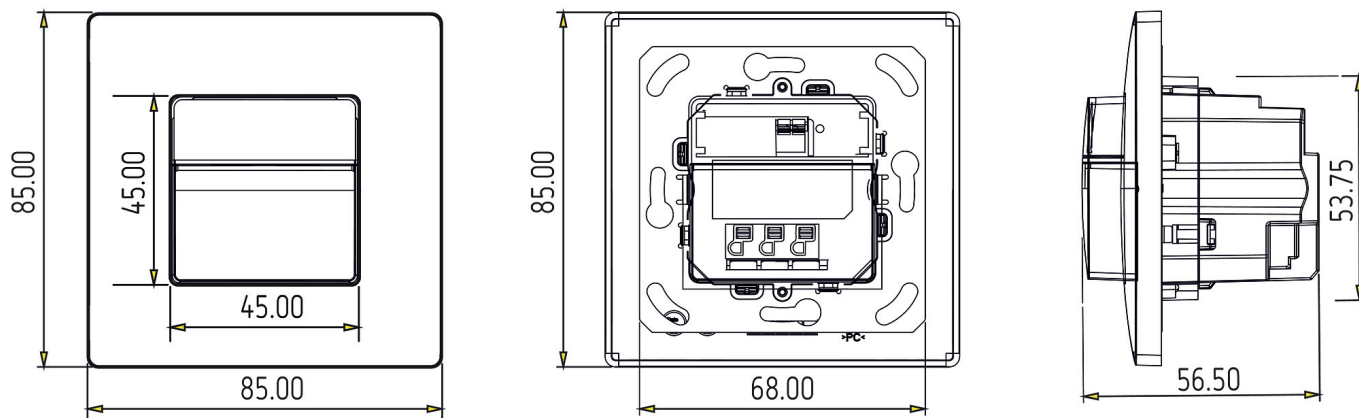

theMura S180-100 B UP

Item no.: 2060750

Connection example

Detection range for planning applications at a temperature of 21 °C

Mounting height (A)	Head on to (R)	Diagonally (t)	Sitting (S)
1.2 m	120 m ² 12 m x 10 m	238 m ² 14 m x 17 m	

theMura S180-100 B UP

Item no.: 2060750

Scale drawings

theMura S180-100 UP WH (2060650) + theMura S180-101 UP WH (2060655)

theMura S180-100 UP (2060750) + theMura S180-101 B UP (2060755)

Accessories

Surface frame LUXA 103-200
Item no.: 9070504