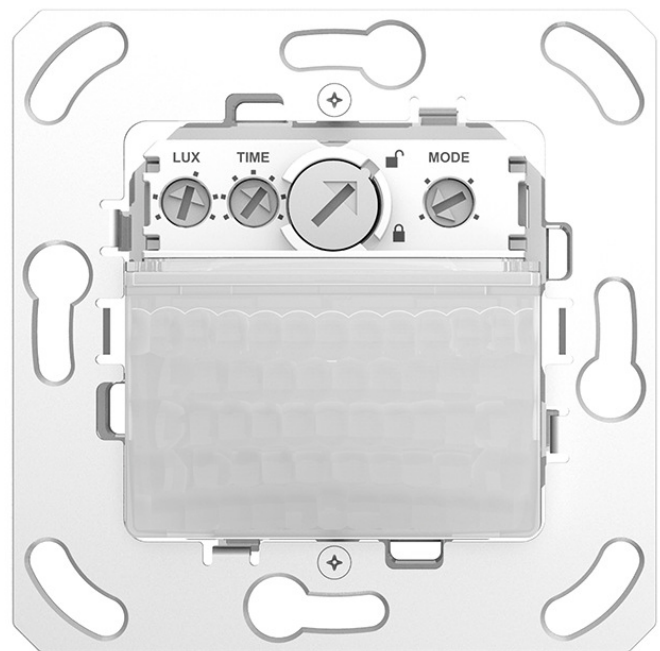

theMura S180-100 B UP

Item no.: 2060750

theben

Presence and motion detectors
Wall installation indoor

Description

- Passive infra-red motion detector for wall installation
- Square detection area 170°, 14 x 17 m (238 m²)
- Without frame, adapter frames for common switch ranges available as accessory
- 1 channel light
- Fully or semi-automatic operation
- Adjustable brightness switching value, teach-in function
- Staircase light function
- Switch-on delay configurable
- Extension of detection area via master/slave switching
- Ready for immediate use due to factory presetting
- Restriction of detection area possible
- Mixed light measurement suitable for the control of fluorescent, incandescent, halogen lamps and LEDs
- Integrated button (can be blocked)
- Product design by ID AID

Technical data

theMura S180-100 B UP	
Operating voltage	230 V AC
Frequency	50 - 60 Hz
Installation height	0.8 - 1.2 m
Installation type	Flush-mounted wall installation
Colour	White
Switching output	Light
Power consumption	~0.4 W
Light measurement	Mixed light measurement
Setting range brightness	5 - 1000 lx
Light switch-off delay	Impuls, 10 s - 30 min
Lamp types	Incandescent/halogen lamps, fluorescent lamps, Energy saving lamps, LEDs

theMura S180-100 B UP	
Incandescent/halogen lamp load	2300 W
Inrush current	max. 600 A / 200 µs
LED lamp < 2 W	40 W
LED lamp 2-8 W	450 W
LED lamp > 8 W	450 W
Type of connection	Spring terminals
Size of concealed housing	55 mm
Detection range	238 m ² (14 x 17 m)
Detection angle	170°
Ambient temperature	-15°C ... 45°C
Type of protection	IP 20