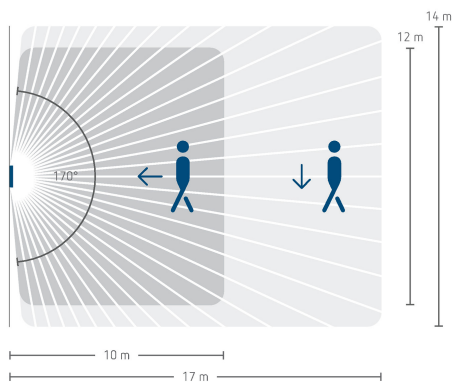

theMura S180-100 B UP

Item no.: 2060750

Connection example

Detection range for planning applications at a temperature of 21 °C

Mounting height (A)	Head on to (R)	Diagonally (t)	Sitting (S)
1.2 m	120 m ² 12 m x 10 m	238 m ² 14 m x 17 m	