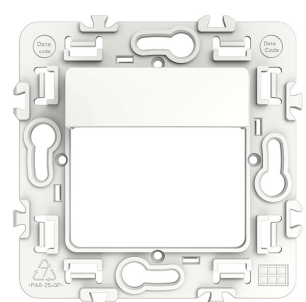

Adapter frame 45A BESI CL

Item no.: 9070787