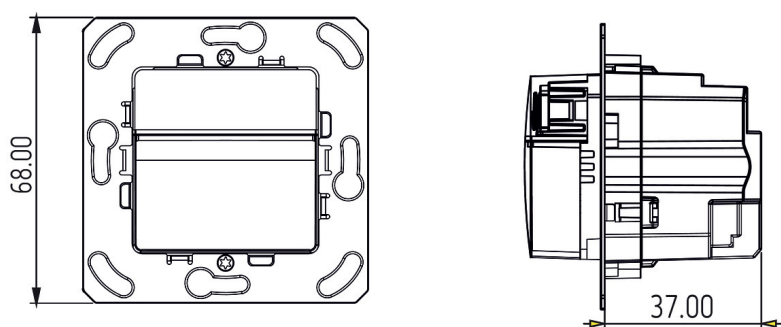

theMura S180-100 B UP

Item no.: 2060750

Scale drawings

theMura S180-100 UP WH (2060650) + theMura S180-101 UP WH (2060655)

theMura S180-100 UP (2060750) + theMura S180-101 B UP (2060755)

Accessories

Surface frame LUXA 103-200
Item no.: 9070504