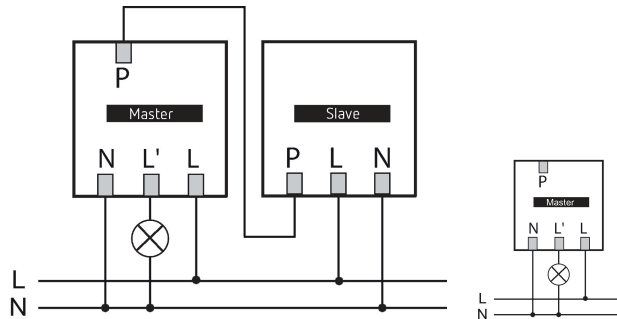

theMura S180-100 B UP

Item no.: 2060750

theben

Presence and motion detectors
Wall installation indoor

Description

- Passive infra-red motion detector for wall installation
- Square detection area 170°, 14 x 17 m (238 m²)
- Without frame, adapter frames for common switch ranges available as accessory
- 1 channel light
- Fully or semi-automatic operation
- Adjustable brightness switching value, teach-in function
- Staircase light function
- Switch-on delay configurable
- Extension of detection area via master/slave switching
- Ready for immediate use due to factory presetting
- Restriction of detection area possible
- Mixed light measurement suitable for the control of fluorescent, incandescent, halogen lamps and LEDs
- Integrated button (can be blocked)
- Product design by ID AID

theMura S180-100 B UP	
Incandescent/halogen lamp load	2300 W
Inrush current	max. 600 A / 200 µs
LED lamp < 2 W	40 W
LED lamp 2-8 W	450 W
LED lamp > 8 W	450 W
Type of connection	Spring terminals
Size of concealed housing	55 mm
Detection range	238 m ² (14 x 17 m)
Detection angle	170°
Ambient temperature	-15°C ... 45°C
Type of protection	IP 20

Subject to technical changes and misprints

additional information at: www.theben.de/product/2060750

The load data are determined with exemplary selected illuminants and are therefore typical data due to the large number of available products.

theMura S180-100 B UP

Item no.: 2060750

Connection example

Detection range for planning applications at a temperature of 21 °C

Mounting height (A)	Head on to (R)	Diagonally (t)	Sitting (S)
1.2 m	120 m ² 12 m x 10 m	238 m ² 14 m x 17 m	