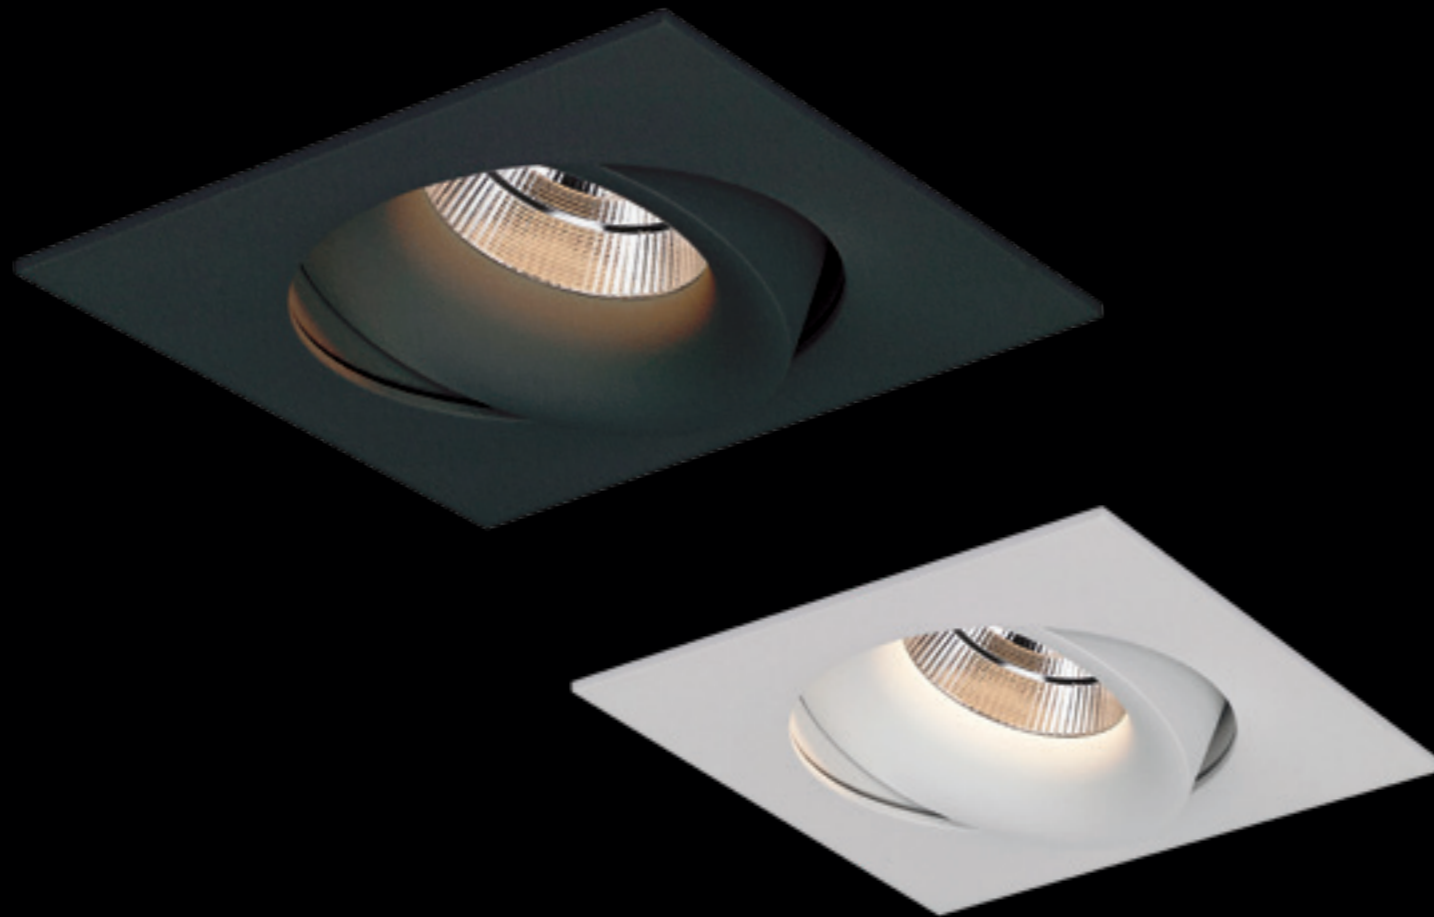

## PIAZZA

The Piazza is an adjustable led downlight. Besides the stylish square looks, also his versatility is striking. The Karizma Luce Piazza can be ordered with a 24°, 30° or 38° aluminium reflector and is 350° rotatable. This puts ambient lighting to another level.

### Piazza

Description	∧	white	black
705lm 927 9W	30°	119CW9273000	119CB9273000
720lm 930 9W	30°	119CW9303000	119CB9303000
930lm 840 9W	30°	119DW8403000	119DB8403000
705lm 927 9W	45°	119CW9274500	119CB9274500
720lm 930 9W	45°	119CW9304500	119CB9304500
930lm 840 9W	45°	119DW8404500	119DB8404500