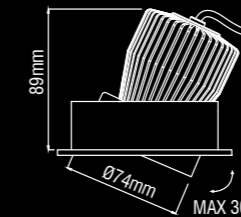

## PIAZZA

The Piazza is an adjustable led downlight. Besides the stylish square looks, also his versatility is striking. The Karizma Luce Piazza can be ordered with a 24°, 30° or 38° aluminium reflector and is 350° rotatable. This puts ambient lighting to another level.

### Piazza

Description	∧	white	black
705lm 927 9W	30°	119CW9273000	119CB9273000
720lm 930 9W	30°	119CW9303000	119CB9303000
930lm 840 9W	30°	119DW8403000	119DB8403000
705lm 927 9W	45°	119CW9274500	119CB9274500
720lm 930 9W	45°	119CW9304500	119CB9304500
930lm 840 9W	45°	119DW8404500	119DB8404500