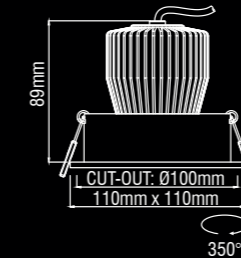

## PIAZZA

The Piazza is an adjustable led downlight. Besides the stylish square looks, also his versatility is striking. The Karizma Luce Piazza can be ordered with a 24°, 30° or 38° aluminium reflector and is 350° rotatable. This puts ambient lighting to another level.

### Piazza

Description	∧	white	black
705lm 927 9W	30°	119CW9273000	119CB9273000
720lm 930 9W	30°	119CW9303000	119CB9303000
930lm 840 9W	30°	119DW8403000	119DB8403000
705lm 927 9W	45°	119CW9274500	119CB9274500
720lm 930 9W	45°	119CW9304500	119CB9304500
930lm 840 9W	45°	119DW8404500	119DB8404500