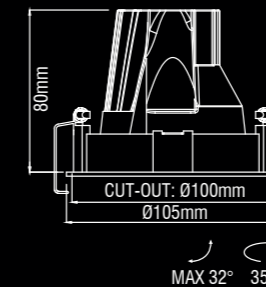

Dea Carmenta M

Description	reflector	∧	white	black
1140lm 927 12.5W	black high gloss	40°	130EW92740BG00	130EB92740BG00
1180lm 930 12.5W	black high gloss	40°	130EW93040BG00	130EB93040BG00
1200lm 940 12.5W	black high gloss	40°	130EW94040BG00	130EB94040BG00
1240lm 927 12.5W	silver high gloss	40°	130EW92740SG00	130EB92740SG00
1290lm 930 12.5W	silver high gloss	40°	130FW93040SG00	130FB93040SG00
1300lm 940 12.5W	silver high gloss	40°	130FW94040SG00	130FB94040SG00
1200lm 927 12.5W	chrome	40°	130EW92740CH00	130EB92740CH00
1260lm 930 12.5W	chrome	40°	130FW93040CH00	130FB93040CH00
1270lm 940 12.5W	chrome	40°	130FW94040CH00	130FB94040CH00
1160lm 927 12.5W	white	40°	130EW92740WH00	130EB92740WH00
1200lm 930 12.5W	white	40°	130EW93040WH00	130EB93040WH00
1220lm 940 12.5W	white	40°	130EW94040WH00	130EB94040WH00
1160lm 927 12.5W	gold	40°	130EW92740GO00	130EB92740GO00
1200lm 930 12.5W	gold	40°	130EW93040GO00	130EB93040GO00
1220lm 940 12.5W	gold	40°	130EW94040GO00	130EB94040GO00
1060lm 927 12.5W	black matt	40°	130EW92740BM00	130EB92740BM00
1120lm 930 12.5W	black matt	40°	130EW93040BM00	130EB93040BM00
1130lm 940 12.5W	black matt	40°	130EW94040BM00	130EB94040BM00

Driver (350mA/34.1Vf) must be ordered separately.