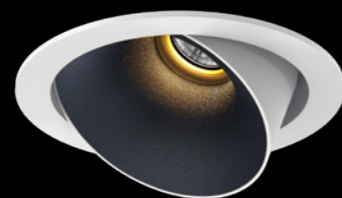

WHITE/BLACK MATT