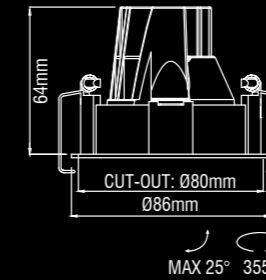

WHITE/CHROME

Dea Carmenta S

Description	reflector	∧	white	black
830lm 927 8.5W	black high gloss	40°	128DW92740BG00	128DB92740BG00
860lm 930 8.5W	black high gloss	40°	128DW93040BG00	128DB93040BG00
870lm 940 8.5W	black high gloss	40°	128DW94040BG00	128DB94040BG00
900lm 927 8.5W	silver high gloss	40°	128DW92740SG00	128DB92740SG00
950lm 930 8.5W	silver high gloss	40°	128DW93040SG00	128DB93040SG00
960lm 940 8.5W	silver high gloss	40°	128DW94040SG00	128DB94040SG00
890lm 927 8.5W	chrome	40°	128DW92740CH00	128DB92740CH00
930lm 930 8.5W	chrome	40°	128DW93040CH00	128DB93040CH00
940lm 940 8.5W	chrome	40°	128DW94040CH00	128DB94040CH00
840lm 927 8.5W	white	40°	128DW92740WH00	128DB92740WH00
880lm 930 8.5W	white	40°	128DW93040WH00	128DB93040WH00
890lm 940 8.5W	white	40°	128DW94040WH00	128DB94040WH00
840lm 927 8.5W	gold	40°	128DW92740GO00	128DB92740GO00
880lm 930 8.5W	gold	40°	128DW93040GO00	128DB93040GO00
890lm 940 8.5W	gold	40°	128DW94040GO00	128DB94040GO00
760lm 927 8.5W	black matt	40°	128DW92740BM00	128DB92740BM00
800lm 930 8.5W	black matt	40°	128DW93040BM00	128DB93040BM00
810lm 940 8.5W	black matt	40°	128DW94040BM00	128DB94040BM00