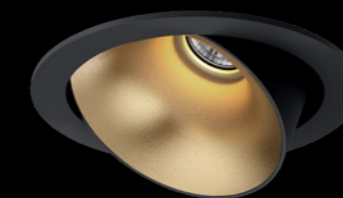

5 years warranty

NEW  
COPPER REFLECTOR

BLACK/GOLD

BLACK/SILVER HIGH GLOSS

BLACK/WHITE

BLACK/BLACK HIGH GLOSS

BLACK/BLACK MATT

BLACK/CHROME

## • DEA CARMENTA

A true piece of art, just by the design itself. This beautiful adjustable luminaire offers a wide selection of different colours in reflectors. Thanks to its low glare, the Dea Carmenta gracefully enriches workspaces and offices, especially when you choose the White or Silver reflector. Go Black or Gold if you want to put an extra dimension to hotel or restaurant atmospheres.

WHITE/CHROME

Dea Carmenta S

Description	reflector	∧	white	black
830lm 927 8.5W	black high gloss	40°	128DW92740BG00	128DB92740BG00
860lm 930 8.5W	black high gloss	40°	128DW93040BG00	128DB93040BG00
870lm 940 8.5W	black high gloss	40°	128DW94040BG00	128DB94040BG00
900lm 927 8.5W	silver high gloss	40°	128DW92740SG00	128DB92740SG00
950lm 930 8.5W	silver high gloss	40°	128DW93040SG00	128DB93040SG00
960lm 940 8.5W	silver high gloss	40°	128DW94040SG00	128DB94040SG00
890lm 927 8.5W	chrome	40°	128DW92740CH00	128DB92740CH00
930lm 930 8.5W	chrome	40°	128DW93040CH00	128DB93040CH00
940lm 940 8.5W	chrome	40°	128DW94040CH00	128DB94040CH00
840lm 927 8.5W	white	40°	128DW92740WH00	128DB92740WH00
880lm 930 8.5W	white	40°	128DW93040WH00	128DB93040WH00
890lm 940 8.5W	white	40°	128DW94040WH00	128DB94040WH00
840lm 927 8.5W	gold	40°	128DW92740GO00	128DB92740GO00
880lm 930 8.5W	gold	40°	128DW93040GO00	128DB93040GO00
890lm 940 8.5W	gold	40°	128DW94040GO00	128DB94040GO00
760lm 927 8.5W	black matt	40°	128DW92740BM00	128DB92740BM00
800lm 930 8.5W	black matt	40°	128DW93040BM00	128DB93040BM00
810lm 940 8.5W	black matt	40°	128DW94040BM00	128DB94040BM00