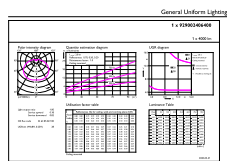

Photometric data

LEDTForce Core 30W Tshape E27 840