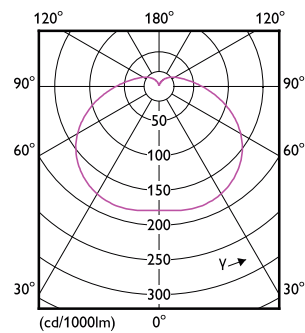

LEDTForce Core 30W Tshape E27