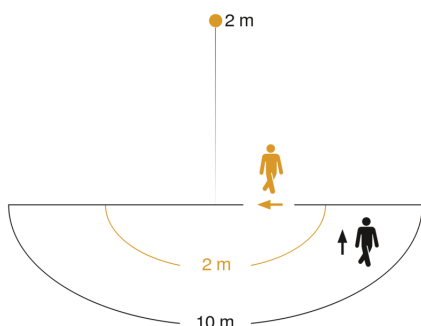

XLED CAM 1 SC

Anthracite

EAN 4007841 065294

Article number 065294

Technical specifications

Dimensions (L x W x H)	167 x 210 x 275 mm
Mains power supply	220 – 240 V / 50 – 60 Hz
Sensor Technology	passive infrared
Output	21 W
Interconnection	No
Luminous flux	2310 lm
Stroboskop-Effekt (SVM)	0,3 SVM
Gesamtprodukt Effizienz	110 lm/W
Colour temperature	3000 K
Colour variation LED	SDCM3
Colour Rendering Index	= 80
With lamp	Yes, LED lamp
Lamp	LED cannot be replaced
LED life expectancy (max. °C)	50000 h
Base	without
LED cooling system	Passive Thermo Control
With motion detector	Yes
Detection angle	180 °
Angle of aperture	45 °
Capability of masking out individual segments	No
Electronic scalability	Yes
Mechanical scalability	No

Reach, radial	r = 2 m (6 m²)
Reach, tangential	r = 10 m (157 m²)
Continuous light	selectable
Photo-cell controller	Yes
Twilight setting	10 – 10000 lx
Time setting	60 s – 15 Min.
Basic light level function	Yes
Basic light level function time	all night
Main light adjustable	30 - 100 %
Functions	intercom system, Camera
Soft light start	No
Impact resistance	IK03
IP-rating	IP44
Protection class	I
Ambient temperature	-10 – 40 °C
Housing material	Aluminium
Cover material	Glass transparent
Manufacturer's Warranty	3 years
Settings via	Wi-Fi
Installation site	wall
Version	Anthracite
PU1, EAN	4007841065294

Detection Zone