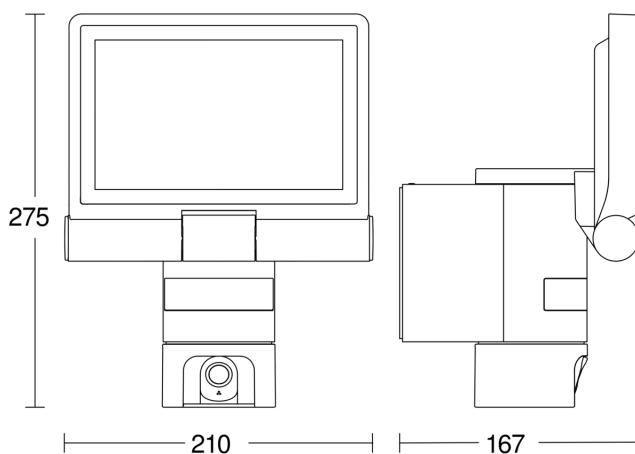

## Technical specifications

Dimensions (L x W x H)	167 x 210 x 275 mm
Mains power supply	220 – 240 V / 50 – 60 Hz
Sensor Technology	passive infrared
Output	21 W
Interconnection	No
Luminous flux	2310 lm
Stroboskop-Effekt (SVM)	0,3 SVM
Gesamtprodukt Effizienz	110 lm/W
Colour temperature	3000 K
Colour variation LED	SDCM3
Colour Rendering Index	= 80
With lamp	Yes, LED lamp
Lamp	LED cannot be replaced
LED life expectancy (max. °C)	50000 h
Base	without
LED cooling system	Passive Thermo Control
With motion detector	Yes
Detection angle	180 °
Angle of aperture	45 °
Capability of masking out individual segments	No
Electronic scalability	Yes
Mechanical scalability	No

Reach, radial	r = 2 m (6 m <sup>2</sup> )
Reach, tangential	r = 10 m (157 m <sup>2</sup> )
Continuous light	selectable
Photo-cell controller	Yes
Twilight setting	10 – 10000 lx
Time setting	60 s – 15 Min.
Basic light level function	Yes
Basic light level function time	all night
Main light adjustable	30 - 100 %
Functions	intercom system, Camera
Soft light start	No
Impact resistance	IK03
IP-rating	IP44
Protection class	I
Ambient temperature	-10 – 40 °C
Housing material	Aluminium
Cover material	Glass transparent
Manufacturer's Warranty	3 years
Settings via	Wi-Fi
Installation site	wall
Version	Anthracite
PU1, EAN	4007841065294

## Detection Zone

Mögliche Montagehöhe: 1,80 m – 2,00 m

Orange: radial

Schwarz: tangential

## Dimension Drawing

Sensor-switched LED floodlight