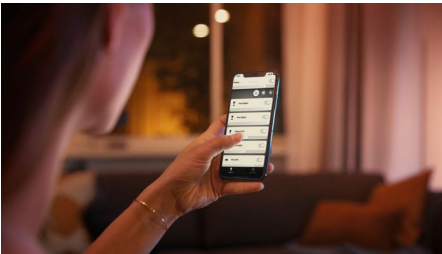

Control up to 10 lights

With the Hue Bluetooth app, you can control your Hue smart lights in a single room of your home. Add up to 10 smart lights and control them all with just the touch of a button on your mobile device.

Control lights with your voice

Philips Hue works with Amazon Alexa and the Google Assistant when paired with a compatible Google Nest or Amazon Echo device. Simple voice commands allow you to control multiple lights in a room or just a single lamp.

Set the right mood with light

Hue bulbs and light fixtures use a soft white light. Dimmable from bright daylight to low nightlights, these smart lights allow you to fill your home with just the right level of warm light when you need it.