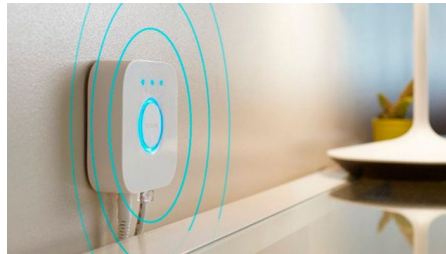

More features with Hue Bridge

Add a Hue Bridge (sold separately) to your smart lights to experience the full suite of Philips Hue features. With a Hue Bridge, you can add up to 50 smart lights to control throughout your home. Create routines to automate your entire smart home lighting setup. Control your lights while away from home or add accessories such as motion sensors and smart switches.

Specifications

The bulb

Fitting: E27
Form factor: ST64
Lifetime: 15000 hour(s)
Number of switching cycles: 50000
Input voltage: 220V-240V
Lumen output: 550 lm
Start up: Instant 100% light output
Height: 135 mm
Diameter: 60 mm
Max. operation power: 7 W
Color temperature: 2100K
Dimmable
Warm-up time: <0.5s, Instant on
Energy efficiency label: A+

Environmental

Operational humidity: 5% < H < 95% (non condensing)
Operational temperature: -10°C – 45°C

Guarantee

2 years

What's supported

IOS
HomeKit compatible
iPad
iPad Air
iPhone
iPod Touch

Extra features

Color changing: No

Technical specifications

Indoor/Outdoor: Indoor lighting
Light Color: White
Color(s): Gold
Software upgradable: When connected to Hue bridge

What's in the box

Hue bulbs: 1